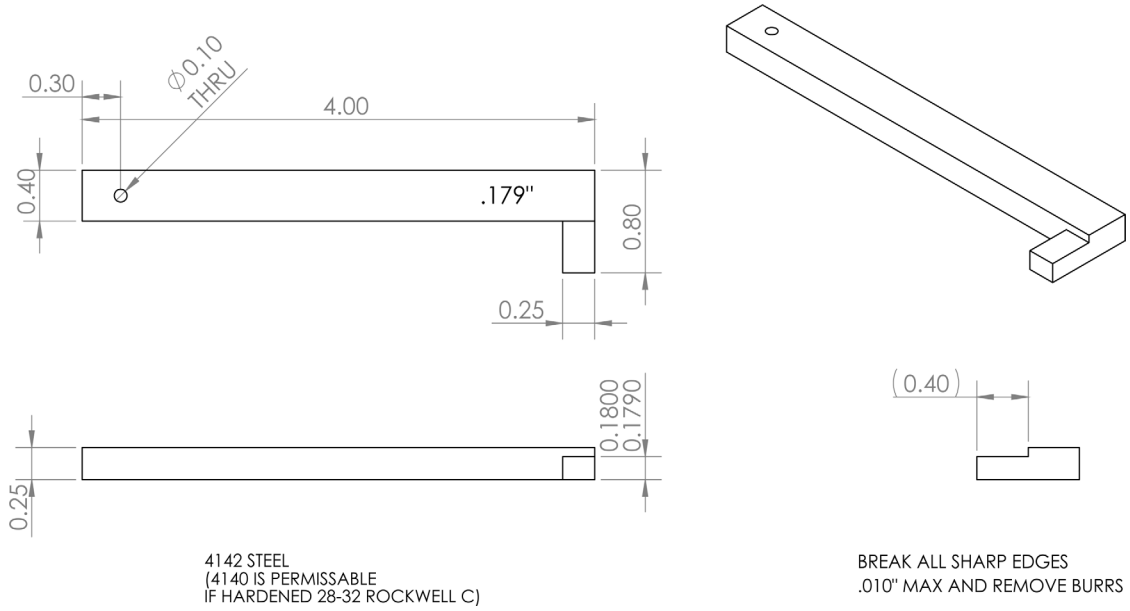

IV. TOOL DRAWINGS

Figure 4. 0.179 Inch Gage (470, IO520, L/T5IO-520, and 550 Series Engines Only)

Figure 5. 0.212 Inch Gage (IO/LTSIO/TSIO-360 and GTSIO-520 Series Engines Only)

V. WARRANTY

The actions required to comply with this Service Document are covered, up to the Eligible Allowance provided for reimbursement, as shown below. Standard warranty practices apply. Visit the Continental web site at www.continental.aero to obtain copies of Continental Warranty Policies.